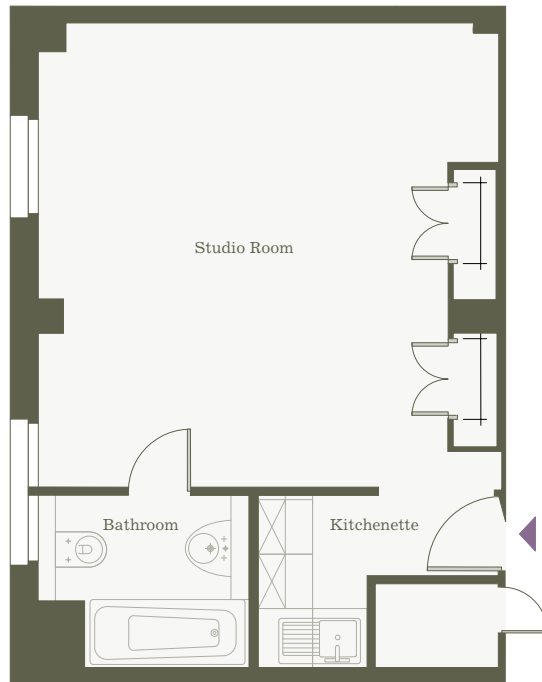

Typical Studio Apartment

- Bedroom**
5m x 5m
16.40ft x 16.40ft
- Kitchenette**
1.9m x 1.4m
6.23ft x 4.59ft
- Bathroom**
1.9m x 1.9m
6.23ft x 6.23ft
- Internal Area**
35m²
376.74ft²

Typical One Bed Apartment

- Bedroom**
4.8m x 3.3m
15.75ft x 15.75ft
- Reception**
4.8m x 3.3m
15.75ft x 15.75ft
- Internal Area**
46m²
495.14ft²